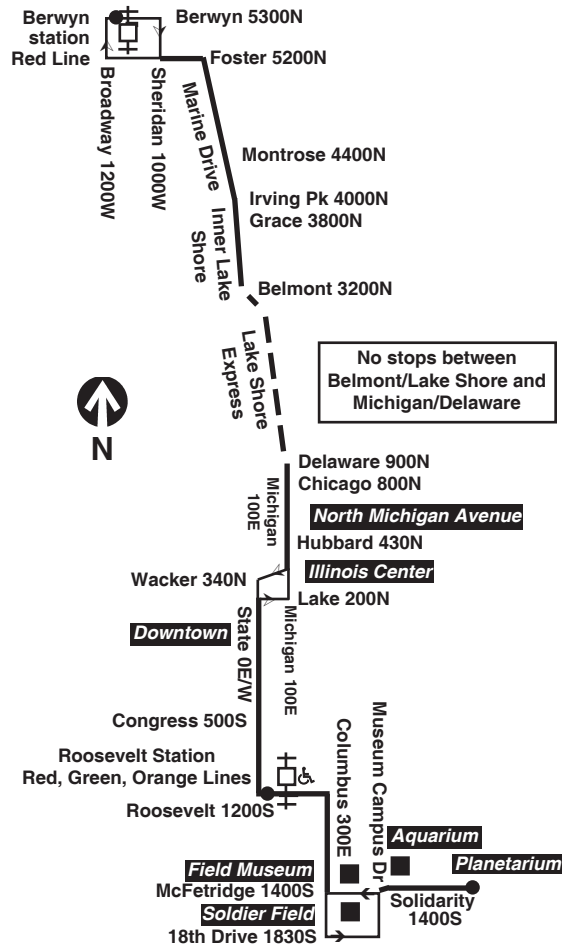

CTA Bike & Ride

Bicycle racks are available on the front exteriors of CTA buses. Bicycles can be placed on bicycle racks during normal hours of operation for each route. Racks accommodate two (2) bicycles at a time. Bicycles are also permitted on CTA trains during certain hours.

Please Stand Up &

for Seniors and People with Disabilities
Federal law requires priority seating be designated for seniors and people with disabilities.

The schedules and other information in this timetable are subject to change. CTA does not assume responsibility for errors in timetables, nor for inconvenience or damage resulting from delayed trains or buses due to weather, traffic conditions, etc.

Supplementary service may be provided over portions of this route in addition to the trips shown. Please check destination signs and announcements when boarding buses.

CTA operating costs are funded in part through the Regional Transportation Authority, by the federal and state governments, and the City of Chicago and County of Cook.

For more information call the RTA Travel Information Center in Chicago: 312-836-7000. Open 5 a.m. until 1 a.m. every day.

Para obtener mayor información, en Español, llame al Centro de Información: 312-836-7000.

transitchicago.com

Chicago Transit Authority

146

Inner Drive/Michigan Express

Effective September 5, 2010

After weekday AM rush and on weekends buses use McFetridge instead of 18th

transitchicago.com

Monday thru Friday

Southbound

Leave Berwyn Red Line	Lake Shore/ Irving Park	Lake Shore/ Belmont	Michigan/ Delaware	Roosevelt/ State	Arrive Adler Planetarium
5:15a	5:26a	5:33a	5:39a	5:58a	-----
5:27	5:38	5:45	5:51	6:10	-----
5:39	5:50	5:57	6:03	6:24	-----
5:51	6:02	6:09	6:15	6:36	6:42 a
6:03	6:14	6:21	6:27	6:48	6:54
6:14	6:26	6:33	6:40	7:01	7:07
6:25	6:37	6:45	6:52	7:14	7:20
6:36	6:49	6:57	7:04	7:26	7:32
6:48	7:01	7:09	7:16	7:38	7:44
6:59	7:12	7:21	7:28	7:50	7:56
7:17M	7:22	7:31	7:40	8:02	8:08
7:19	7:33	7:43	7:53	8:15	8:21
7:29	7:43	7:54	8:04	8:26	8:32
7:38	7:52	8:03	8:13	8:35	8:41
7:57	8:02	8:13	8:23	8:45	8:51
7:57M	8:11	8:22	8:32	8:56	9:02
8:07	8:21	8:32	8:42	9:07	9:13
8:16	8:30	8:40	8:50	9:16	9:22
8:35M	8:40	8:51	9:01	9:27	9:33
8:37	8:51	9:00	9:10	9:35	9:41
8:49	9:03	9:11	9:20	9:46	9:52
9:01	9:15	9:23	9:32	9:58	10:04
9:13	9:27	9:35	9:44	10:10	10:16
9:25	9:39	9:47	9:56	10:22	10:28
9:38	9:51	9:58	10:06	10:33	10:39
9:50	10:03	10:10	10:18	10:45	10:51
10:02	10:15	10:22	10:30	10:57	11:03
10:14	10:27	10:34	10:42	11:09	11:15
10:26	10:39	10:46	10:54	11:21	11:27
10:40	10:53	11:00	11:08	11:35	11:41
10:55	11:08	11:15	11:23	11:50	11:56
11:13	11:26	11:33	11:41	12:08p	12:14 p
11:33	11:46	11:53	12:01p	12:28	12:34
11:53	12:06p	12:13p	12:21	12:48	12:54
12:13p	12:26	12:33	12:41	1:08	1:14
12:33	12:46	12:53	1:01	1:28	1:34
12:53	1:06	1:13	1:21	1:48	1:54
1:13	1:26	1:33	1:41	2:08	2:14
1:33	1:46	1:53	2:01	2:28	2:34
1:53	2:06	2:13	2:21	2:48	2:54
2:10	2:23	2:30	2:38	3:05	3:11
2:25	2:38	2:45	2:53	3:20	3:26
2:40	2:53	3:00	3:08	3:35	3:41
2:55	3:08	3:15	3:23	3:50	3:56
3:08	3:21	3:28	3:36	4:05	4:12
3:20	3:33	3:40	3:48	4:17	4:24
3:32	3:45	3:52	4:00	4:29	4:36
3:44	3:57	4:04	4:12	4:41	4:48
3:56	4:09	4:16	4:24	4:53	5:00
4:08	4:21	4:28	4:36	5:05	5:12
4:20	4:33	4:40	4:48	5:19	5:26
4:32	4:45	4:53	5:01	5:33	5:40
4:45	4:58	5:06	5:14	5:46	5:53

then every 15 minutes until

8:15	8:26	8:32	8:38	9:01	9:07
8:35	8:45	8:51	8:57	9:18	9:24
8:55	9:05	9:11	9:17	9:37	9:43
9:15	9:25	9:31	9:37	9:57	10:03
9:35	9:45	9:51	9:56	10:15	10:21

146 Inner Drive/Michigan Express

Northbound

Leave Adler Planetarium	Roosevelt/ State	Michigan/ Delaware	Lake Shore/ Belmont	Lake Shore/ Irving Park	Arrive Berwyn/ Red Line
-----	6:05a	6:25a	6:31a	6:37a	6:49a
-----	6:23	6:43	6:49	6:55	7:07
-----	6:40	7:02	7:08	7:14	7:26
6:50a	6:56	7:18	7:24	7:30	7:42
7:10	7:16	7:40	7:46	7:52	8:05
7:30	7:36	8:02	8:08	8:15	8:28
7:50	7:56	8:22	8:28	8:35	8:48
8:10	8:16	8:42	8:48	8:55	9:08
8:30	8:36	9:02	9:08	9:15	9:28
8:50	8:56	9:22	9:28	9:35	9:48
9:10	9:16	9:41	9:47	9:53	10:05
9:29	9:35	10:00	10:06	10:12	10:24
9:46	9:52	10:17	10:23	10:29	10:41
10:02	10:08	10:33	10:39	10:45	10:57
10:18	10:24	10:49	10:55	11:01	11:13
10:34	10:40	11:05	11:11	11:17	11:29
10:50	10:56	11:21	11:27	11:33	11:45
11:06	11:12	11:37	11:43	11:49	12:01 p
11:26	11:32	11:57	12:03p	12:09p	12:21
11:44	11:51	12:17p	12:23	12:30	12:42

then every 20 minutes until