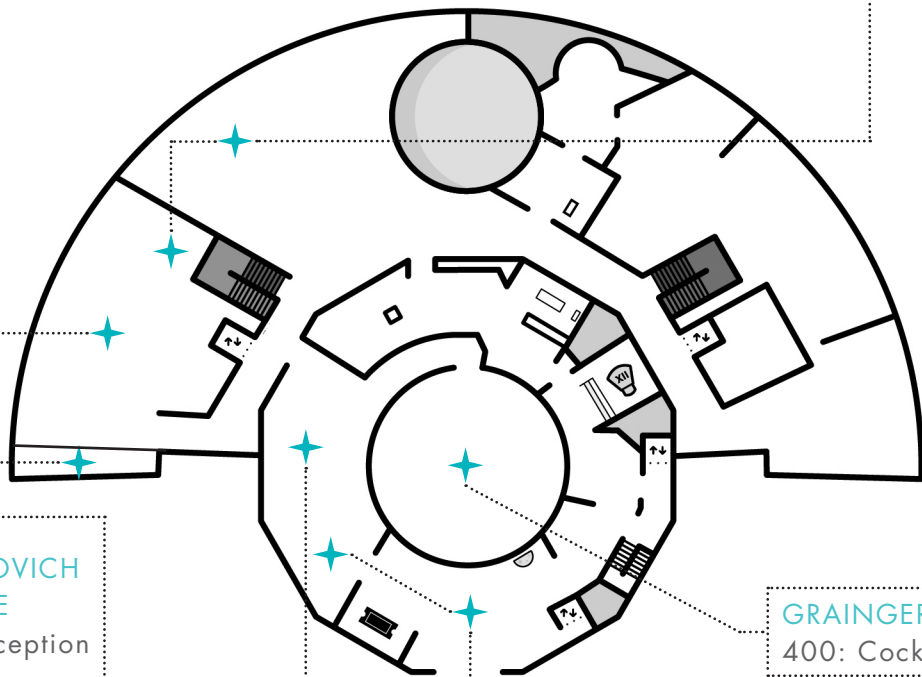

# PRIVATE EVENTS FLOORPLAN

UPPER LEVEL

**DANIEL F. & ADA L. RICE SOLARIUM**  
 320: Seated Dinner with Dance Floor  
 370: Seated Dinner without Dance Floor

**DANIEL F. & ADA L. RICE SOLARIUM & OUR SOLAR SYSTEM**  
 477: Cocktail Reception

**NANCY A. PETROVICH SKYLINE TERRACE**  
 500: Cocktail Reception  
 320: Ceremony

**GRAINGER SKY THEATER**  
 400: Cocktail Reception

**CLARK FAMILY WELCOME GALLERY**  
 80: Seated Dinner  
 150: Cocktail Reception

**RAINBOW LOBBY & CLARK FAMILY WELCOME GALLERY**  
 300: Cocktail Reception

LOWER LEVEL

**SAMUEL C. JOHNSON FAMILY STAR THEATER**  
 215: Seated Program

**ENTIRE MUSEUM**  
 1,200: Cocktail Reception

STAR LEVEL