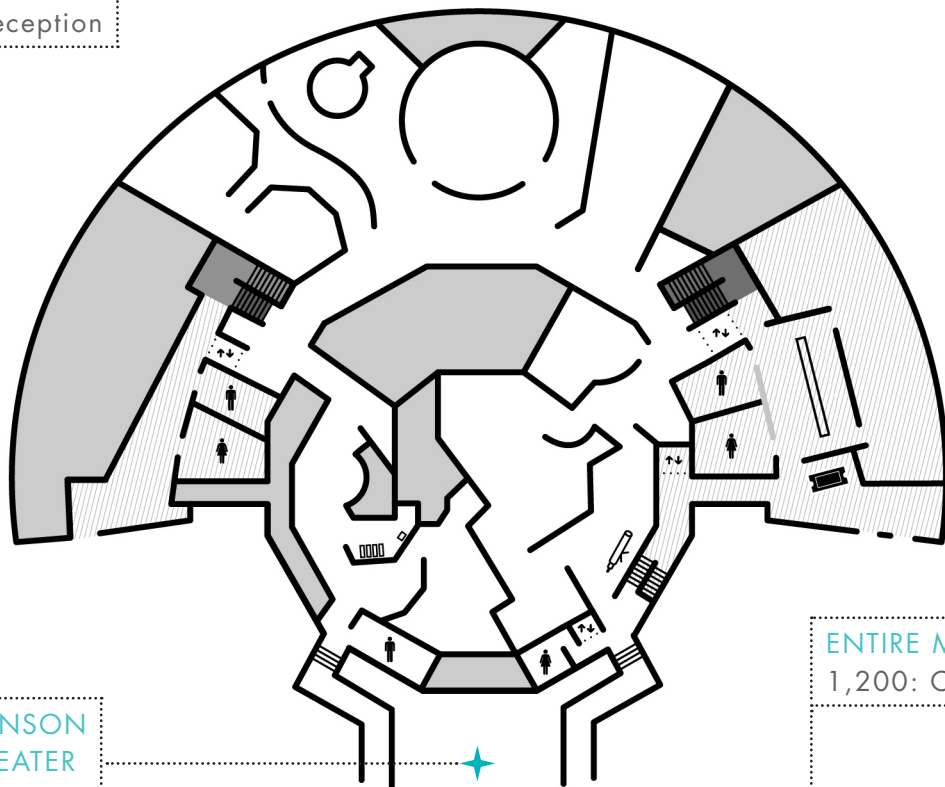

# PRIVATE EVENTS FLOORPLAN

UPPER LEVEL

**DANIEL F. & ADA L. RICE SOLARIUM**  
 320: Seated Dinner with Dance Floor  
 370: Seated Dinner without Dance Floor

**DANIEL F. & ADA L. RICE SOLARIUM & OUR SOLAR SYSTEM**  
 477: Cocktail Reception

**NANCY A. PETROVICH SKYLINE TERRACE**  
 500: Cocktail Reception  
 320: Ceremony

**GRAINGER SKY THEATER**  
 400: Cocktail Reception

**CLARK FAMILY WELCOME GALLERY**  
 80: Seated Dinner  
 150: Cocktail Reception

**RAINBOW LOBBY & CLARK FAMILY WELCOME GALLERY**  
 300: Cocktail Reception

LOWER LEVEL

**SAMUEL C. JOHNSON FAMILY STAR THEATER**  
 215: Seated Program

**ENTIRE MUSEUM**  
 1,200: Cocktail Reception

STAR LEVEL