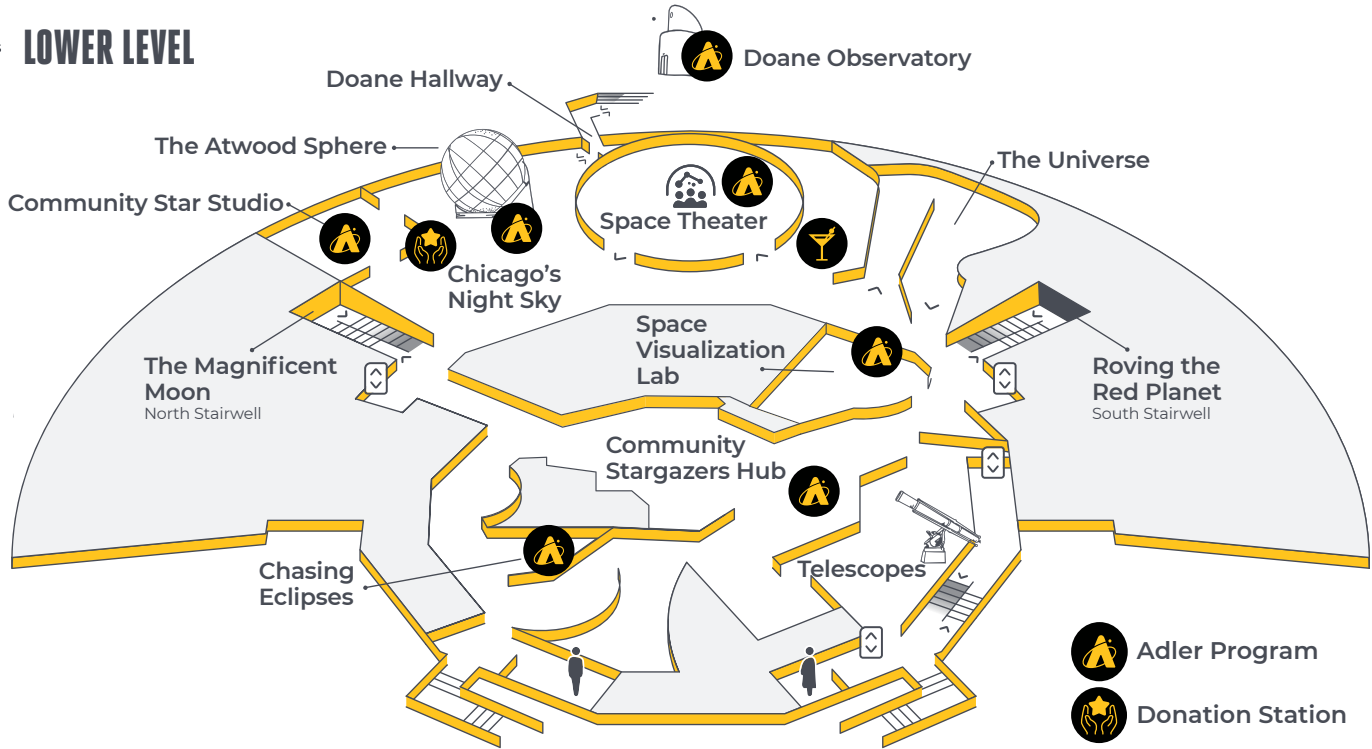

LOWER LEVEL

- Adler Program
- Donation Station
- Bar Service
- Restrooms
- Elevator