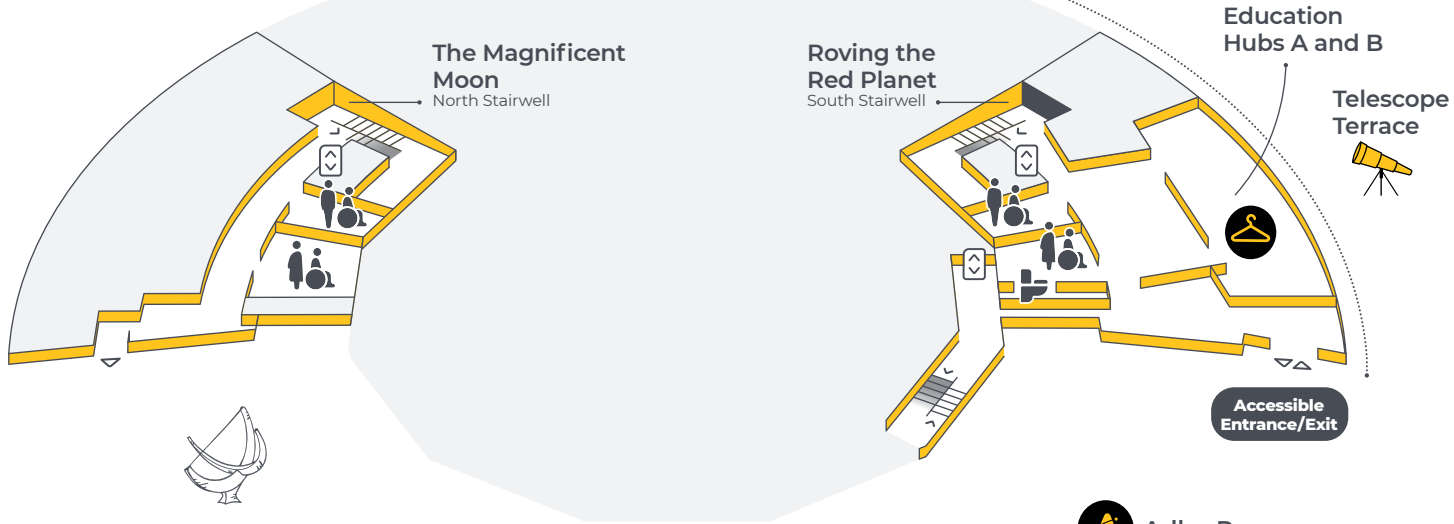

Telescope Observing

***Doane Observatory | 8:00 pm–10:30 pm
(weather permitting)***

(outside, behind the Adler. The Doane is accessible through the Main Entrance, Accessible Entrance, and from the Lower Level at the back of Chicago's Night Sky)

DJ, Space Visualizations & Dancing

Grainger Sky Theater

***7:00 pm–9:00 pm Space Visualizations
9:00 pm–10:30 pm Dance Party!***

Our space visualizations are a fusion of art, science, and imagination—an invitation to explore the mysteries of the universe through a symphony of light and motion paired with a live DJ.

**SCIENCE IS BETTER
WHEN EVERYONE
DOES IT TOGETHER.**

SCAN TO DONATE

UPPER LEVEL

- | | | | |
|--|--------------------|--|--------------|
| | Adler Program | | Food Service |
| | Donation Station | | Bar Service |
| | Coffee/Tea Service | | Coat Check |
| | Dance Floor | | Photo Booth |
| | Registration | | Elevator |

-  Adler Program
-  Coat Check
-  Restrooms
-  Elevator

LOWER LEVEL

-  Adler Program
-  Donation Station
-  Bar Service
-  Restrooms
-  Elevator

GALAXY

QUASAR

Anonymous

Mr. Bryan Cressey & Dr. Iliana Sweis Cressey