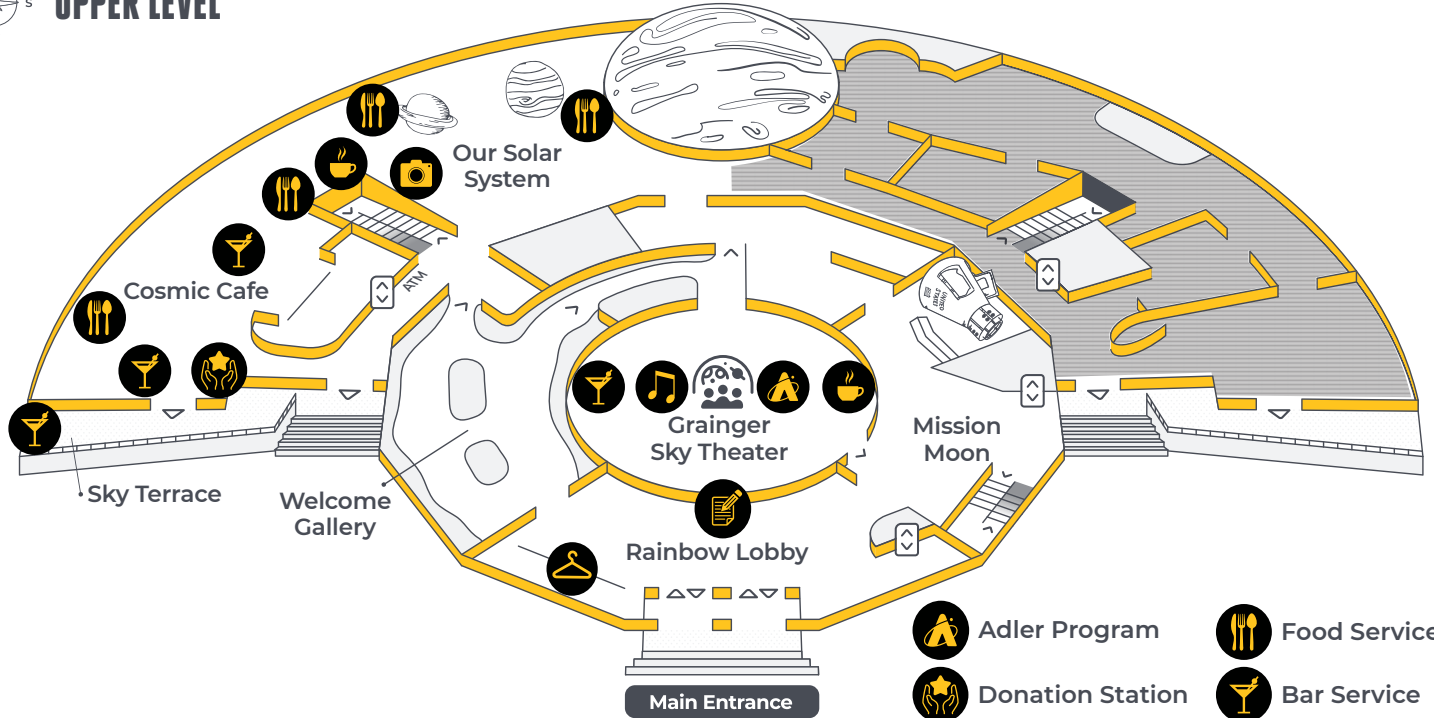

Telescope Observing

***Doane Observatory | 8:00 pm–10:30 pm
(weather permitting)***

(outside, behind the Adler. The Doane is accessible through the Main Entrance, Accessible Entrance, and from the Lower Level at the back of Chicago's Night Sky)

The Adler is home to the largest telescope available to the public in the Chicagoland area! That means tonight, our guests get to see the sharpest and brightest views of our universe that Chicago has to offer.

DJ, Space Visualizations & Dancing

Grainger Sky Theater

***7:00 pm–9:00 pm Space Visualizations
9:00 pm–10:30 pm Dance Party!***

Our space visualizations are a fusion of art, science, and imagination—an invitation to explore the mysteries of the universe through a symphony of light and motion paired with a live DJ.

**SCIENCE IS BETTER
WHEN EVERYONE
DOES IT TOGETHER.**

SCAN TO DONATE

UPPER LEVEL

- | | | | |
|--|--------------------|--|--------------|
| | Adler Program | | Food Service |
| | Donation Station | | Bar Service |
| | Coffee/Tea Service | | Coat Check |
| | Dance Floor | | Photo Booth |
| | Registration | | Elevator |