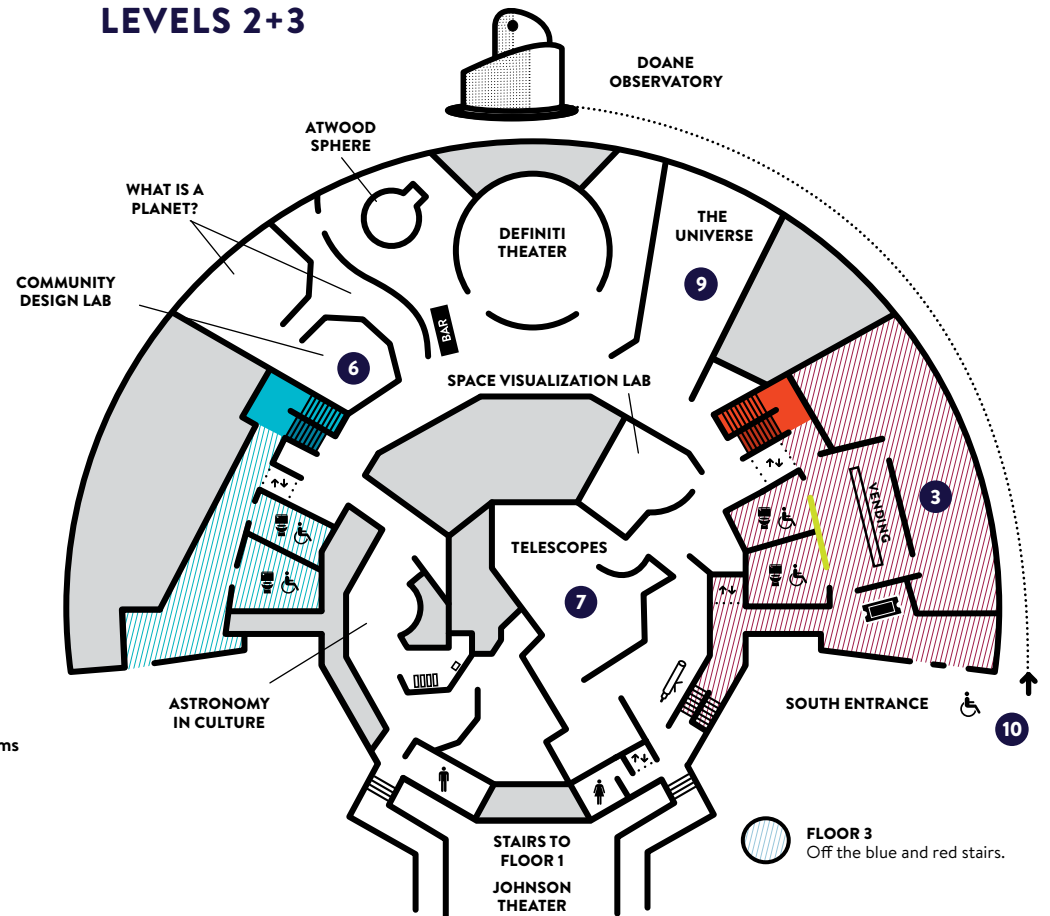

LEVELS 2+3

ADLER EXCLUSIVE

- 1 Drag Me to The Stars
- 2 Photo Booth
- 3 Transformation Station
- 4 Face Painting – with Neko Harris
- 5 Science From All Sides – with the Challenger Learning Center

OTHER HAPPENINGS

- 6 Pride Planets!
- 7 UV Light
- 8 Spectroscopy
- 9 Auroras
- 10 Telescope Observing

LEVEL 2

ASTRONOMY IN CULTURE (MEN'S)
TELESCOPES (WOMEN'S)

LEVEL 3N (NORTH)

ALL-GENDER RESTROOMS

LEVEL 3S (SOUTH)

ALL-GENDER RESTROOMS

VENDING

LEVEL 4

COAT & BAG CHECK – Main Box Office

ADLER STORE – 6:30-10:30