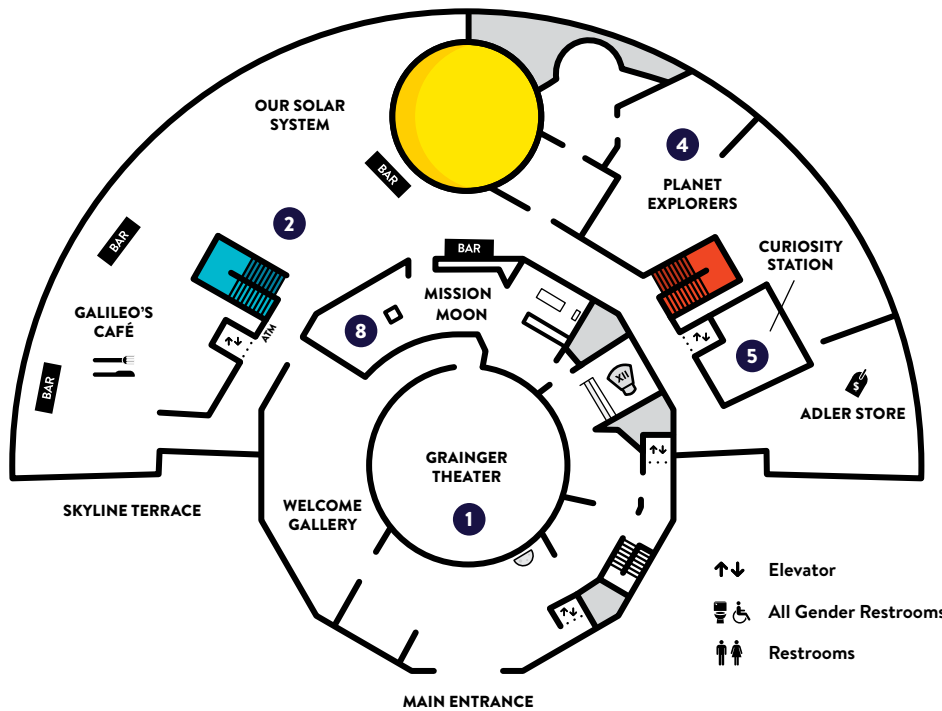

LEVEL 4

- ↑↓ Elevator
- ♿ All Gender Restrooms
- ♿ Restrooms