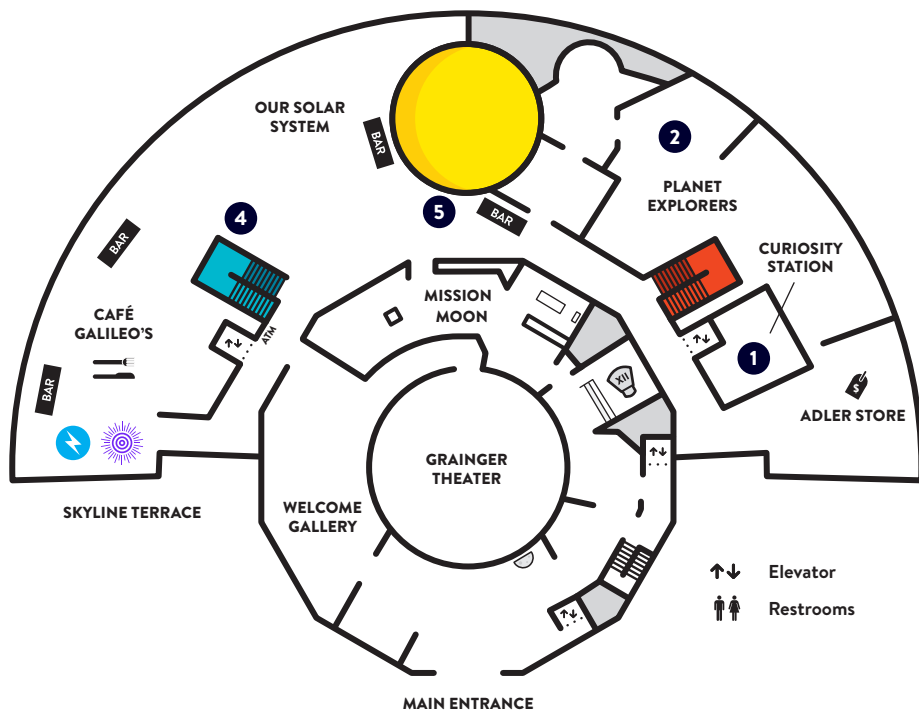

Show: Planet Nine

6:30, 7:30, 8:30, 9:30 / Grainger Sky Theater

Follow Mike Brown on a journey to the outer Solar System and the hunt for Planet Nine.

Show: Skywatch Live

7:15, 8:45, 9:30 / Definiti Space Theater

Show: Welcome to the Universe

8:45, 9:30 / Samuel C. Johnson Family Star Theater

From the surface of the Earth to a supercluster of galaxies a billion light years away, explore space first hand in this show.

Space Visualization Lab

6:00–10:00 / Level 2, Near Telescopes Exhibit

Check out what's happening in your universe with talks from local astronomers and physicists.

Atwood Sphere

6:00–9:30 / Level 2

Navigate the night sky in a 105-year-old mechanical planetarium.

LEVEL 4

LEVELS 2+3

ADLER EXCLUSIVE

- 1 Collections Corner: At the Fair
- 2 Chicago00 VR Experience
- 3 Lighting the Future

OTHER HAPPENINGS

- 4 Chicago 2033 Photo Op
- 5 Poems While You Wait
- 6 Telescope Observing
- 7 Astronomy on Tap
- 8 Atwood Sphere