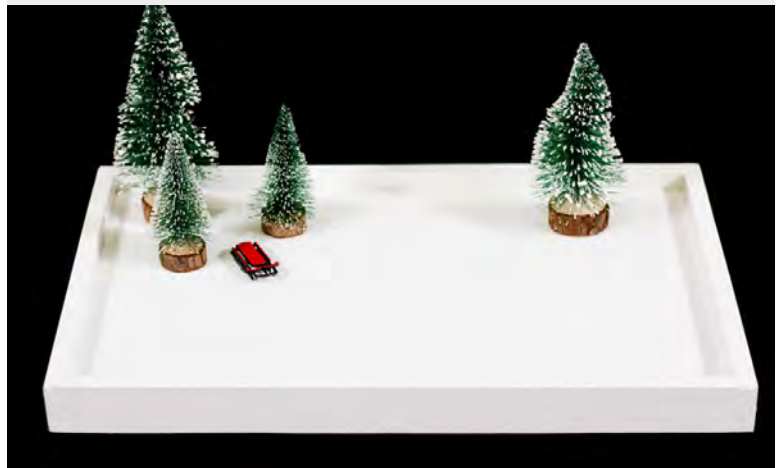

ADLER PLANETARIUM HOLIDAY MOODBOARD

With an award-winning view of Chicago's skyline and the entire known universe as your stage, the Adler is the perfect backdrop for your holiday party. Elevate your event theme with custom holiday-themed food experiences.

CUSTOMIZABLE FOOD EXPERIENCES

HOLIDAY SPECIALTY COCKTAILS

WINTER-THEMED DRINK WALL

WINTER-THEMED PASSING TRAYS

SPARKLY SNOW TRAY

SLED TRAY

TREESCAPE TRAY

SNOWFLAKE TWO-PERSON PASSING TRAY