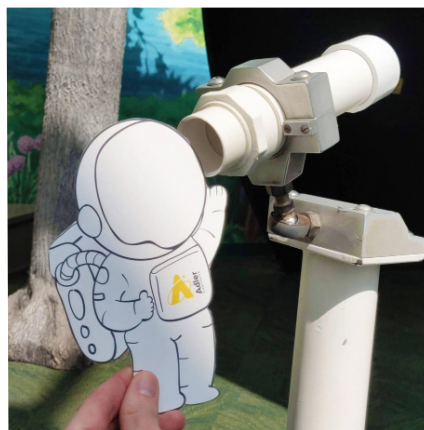

CAPTAIN ADLER... THE FLATSTRONAUT!

WHAT IS A FLATSTRONAUT?

Captain Adler is our paper astronaut! They're a great travel companion and love floating around the museum checking out our exhibitions, catching sky shows, and meeting our guests. Now Captain Adler can come home with you!

READY TO LAUNCH?

1. Print out Captain Adler.
2. Color them however you want!
3. Cut out your design.
4. Snap a photo while you're exploring around your home.
5. Tell us about your adventure by tagging #Flatstronaut and @adlerplanet on Instagram and Twitter.

TOO MUCH FUN!

CAPTAIN ADLER IN ACTION!