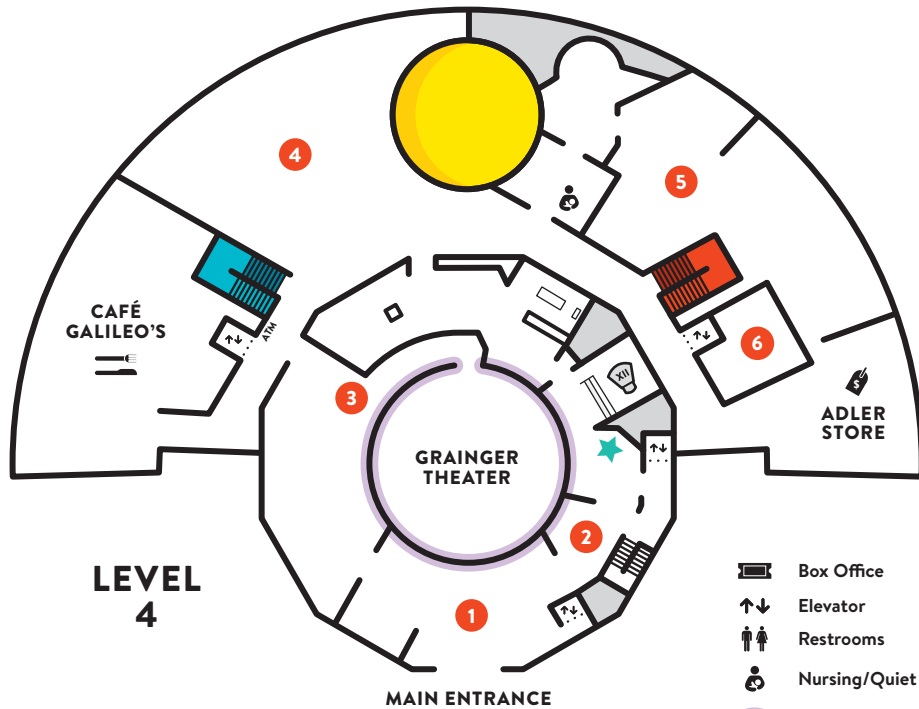

Make A Globe

Astronomy in Culture · 11:00 am - 1:00 pm

Make and take your own globe of the Earth!

We Are Stardust

Community Design Lab · 10:00 am - 3:00 pm

Help build an art installation that explores Earth's humble beginnings!!

- 1 RAINBOW LOBBY**
Purchase sky show tickets or a membership at the Main box office.
- 2 MISSION MOON**
Experience the story of Capt. Jim Lovell and America's first steps into space. New display featuring women of *Hidden Figures*. ★
- 3 GRAINGER SKY THEATER**
Experience premier shows in the Adler's largest, most immersive domed theater. Enter through the Clark Family Welcome Gallery. **Tickets available at the box offices.**
- 4 OUR SOLAR SYSTEM**
Explore the many worlds—planets, moons, dwarf planets, comets, and asteroids—that orbit the Sun.

- 9 WHAT IS A PLANET?**
Discover that new approaches and outlooks in science can change how we define worlds near and far.
- 10 HISTORIC ATWOOD SPHERE**
Experience the night sky as it appeared in 1913 in Chicago's oldest planetarium. **Tickets available at the box offices.**
- 11 DEFINITI SPACE THEATER**
Tickets available at the box offices.
- 12 THE UNIVERSE: A WALK THROUGH SPACE & TIME**
Visit distant corners of the cosmos and witness how the Universe has evolved over 13.8 billion years—from the Big Bang to modern day. Located in the Pritzker Hall of Cosmology.