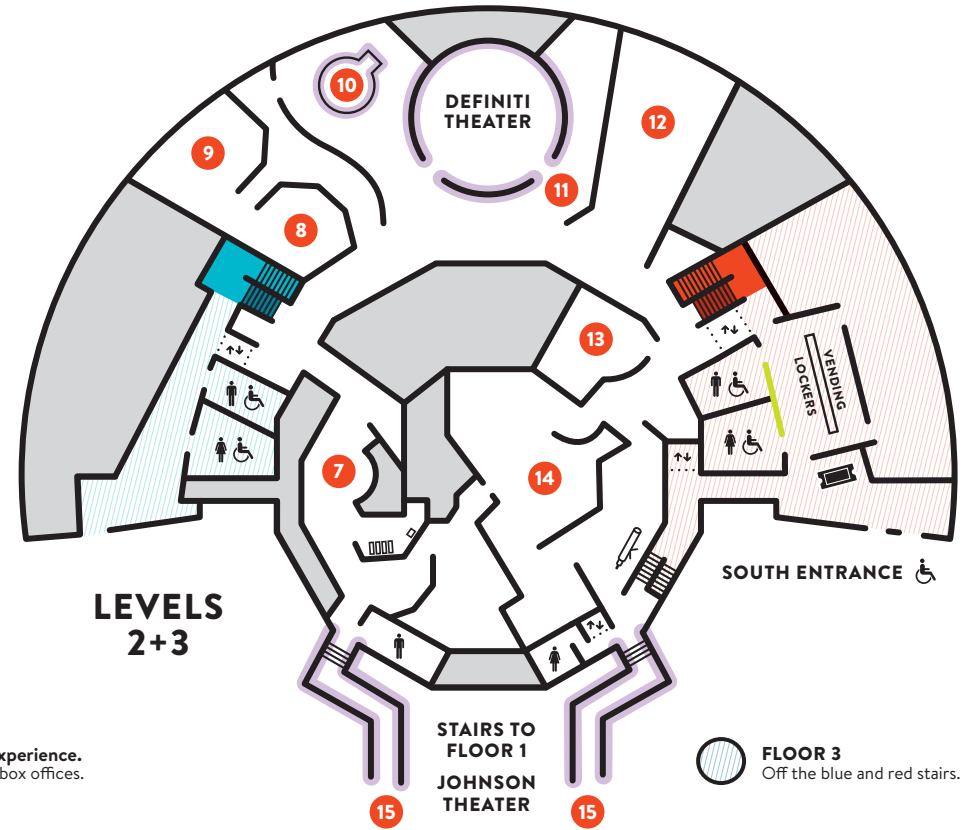

Make A Globe

Astronomy in Culture · 11:00 am - 1:00 pm

Make and take your own globe of the Earth!

We Are Stardust

Community Design Lab · 10:00 am - 3:00 pm

Help build an art installation that explores Earth's humble beginnings!!

- 1 RAINBOW LOBBY**
Purchase sky show tickets or a membership at the Main box office.
- 2 MISSION MOON**
Experience the story of Capt. Jim Lovell and America's first steps into space. New display featuring women of *Hidden Figures*. ★
- 3 GRAINGER SKY THEATER**
Experience premier shows in the Adler's largest, most immersive domed theater. Enter through the Clark Family Welcome Gallery. **Tickets available at the box offices.**
- 4 OUR SOLAR SYSTEM**
Explore the many worlds—planets, moons, dwarf planets, comets, and asteroids—that orbit the Sun.

- 9 WHAT IS A PLANET?**
Discover that new approaches and outlooks in science can change how we define worlds near and far.
- 10 HISTORIC ATWOOD SPHERE**
Experience the night sky as it appeared in 1913 in Chicago's oldest planetarium. **Tickets available at the box offices.**
- 11 DEFINITI SPACE THEATER**
Tickets available at the box offices.
- 12 THE UNIVERSE: A WALK THROUGH SPACE & TIME**
Visit distant corners of the cosmos and witness how the Universe has evolved over 13.8 billion years—from the Big Bang to modern day. Located in the Pritzker Hall of Cosmology.