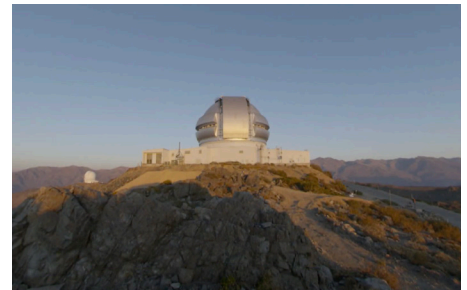

Skywatch Live! 15 or 25-minute show

The Adler's view of downtown Chicago is magnificent, but the lights of the city make it a little tough to see the ones in the sky. Our live presenters will turn down the city lights and crank up the stars to show you the night sky over Chicago like you've never seen it before. You'll learn how to navigate by starlight, get to know the stars behind your favorite constellations, and witness the incomprehensible vastness of the universe without ever leaving your seat.